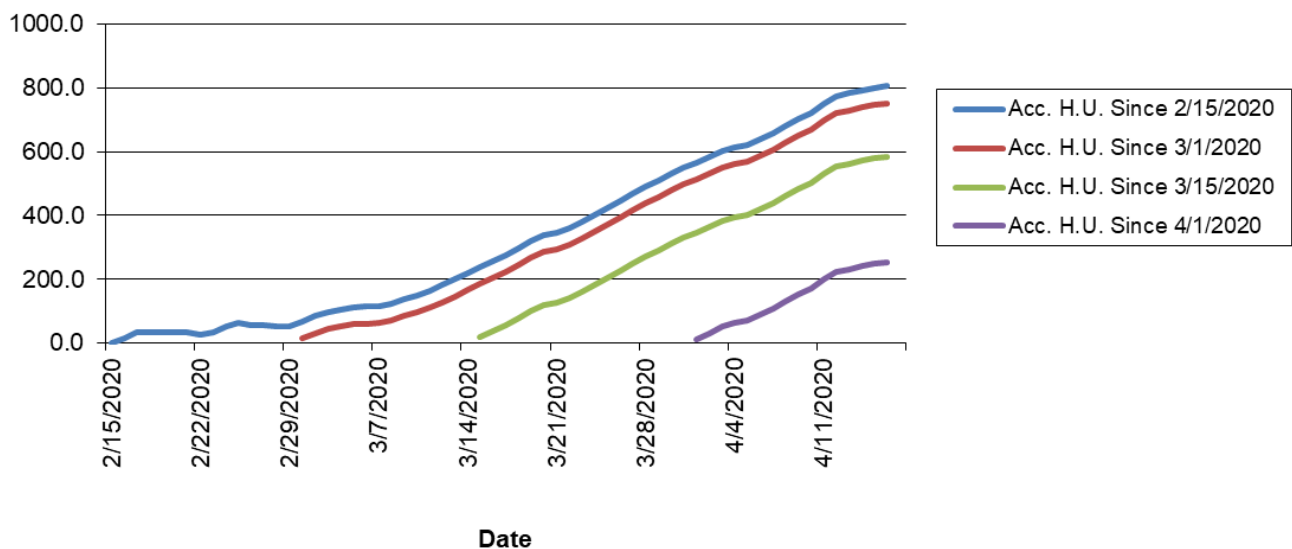

Volume XLII

Issue 4, April 18, 2020

General Situation

This week was cloudy and overcast as we scouted throughout the Valley. Last Sunday was the hottest day of the year so far for the Valley reaching a temperature of 102F, only to drop down to the high 70s for all this past week. Was a fresh breezy week scouting the Valley but it looks like starting tomorrow and into the week we will be back in the 90s. Current Heat Units for 2020 growing season are:

Year	Acc. H.U. Since 2/15	Acc. H.U. Since 3/1	Acc. H.U. Since 3/15	Acc. H.U. Since 4/1
2020	805	752.5	585.5	254.5

2020 Cotton Heat Unit (H.U.) Accumulation Graph

Cotton

According to the Texas Boll Weevil Eradication program as of April 16th cotton acreage is now at 161,103 acres across the LRGV and it seems there is still a little bit of planting still going on as final acreage is expected to change.