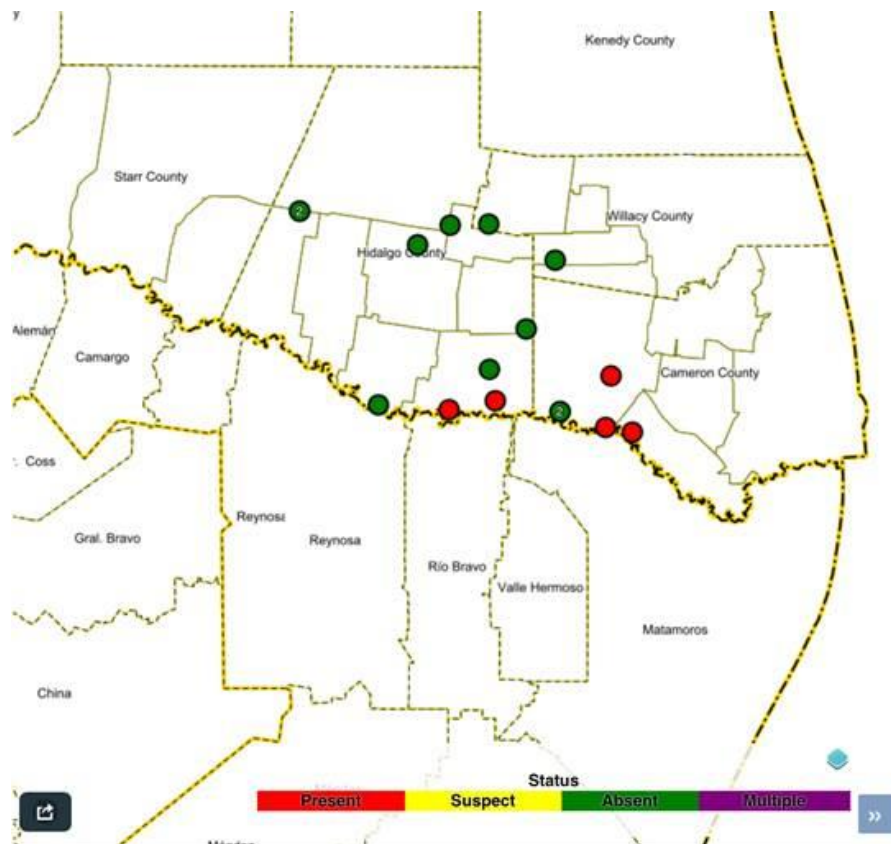

Grain Sorghum

We continue to scout grain sorghum for sugarcane aphids but have not seen any populations of concern yet. Here is a map of where we have been scouting for sugarcane aphids. Red dots are where they have been present and green dots are where we have checked and not see any yet. We will continue to monitor and alert as they migrate inland in the next coming two weeks.

Everyone have a good Easter weekend and we will see you back next week.