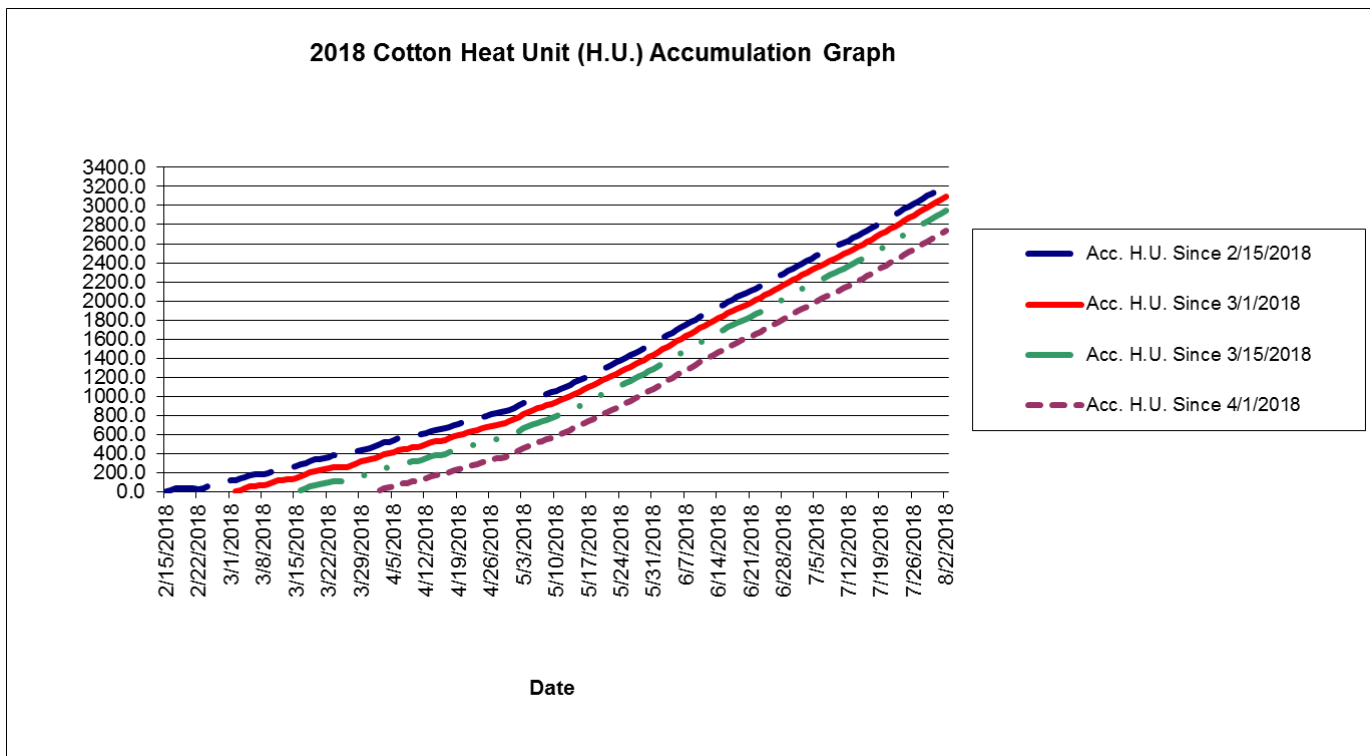

Figure 2: Cotton stained from sooty mold due to heavy whitefly pressure