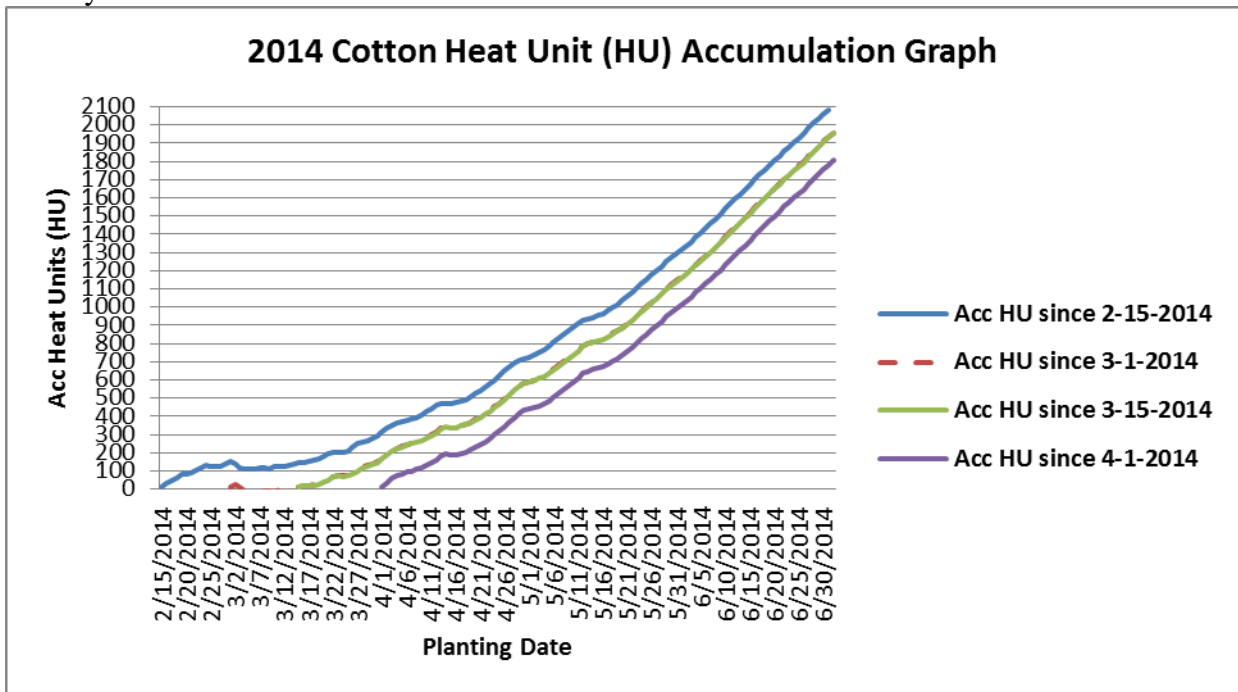

## Cotton

Cotton is maturing well as this week we are seeing many more white blooms at the tops of the canopy as we reach cutoff. This week we observed the first open bolls in cotton. We noticed about 10% of open bolls in cotton fields around the Valley. The main pest of concern this week that was being observed feeding on cotton is the Verde plant bug, *Creontiades signatus*. Cotton fields east of Rio Hondo, in San Perlita and around the Willamar area were treated this week for Verde bugs. Verde bugs were also observed in fields along the river heading west but in very low numbers. Verde plant bug adults are about ¼ inch long in size and are light green in color with long antennae and red eyes. Verde plant bugs feed on squares and small to medium